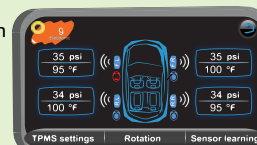

• Low Battery Voltage Alert

Low battery in sensor warning detection. When battery strength in sensor falls below 25%, the driver is notified via audio and visual prompt on GPS screen.

TPMS Aftermarket System

Model P409S

FRONT			
No. 4 Front left tire	No. 1 Front right tire		<i>Low Pressure Alert</i> Visual and audible warning. This is activated when the tire pressure reaches the preset level. Default low pressure alert is 26 psi.
No. 3 Rear left tire	No. 2 Rear right tire		<i>High Pressure Alert</i> Visual and audible warning. This is activated when the tire pressure reaches the preset level. Default high pressure alert is 50 psi.
			<i>High Temperature Alert</i> Visual and audible warning. This is activated when the tire's temperature reaches the preset level. Default high temperature alert is 176° F.

BEST PRODUCT AWARD