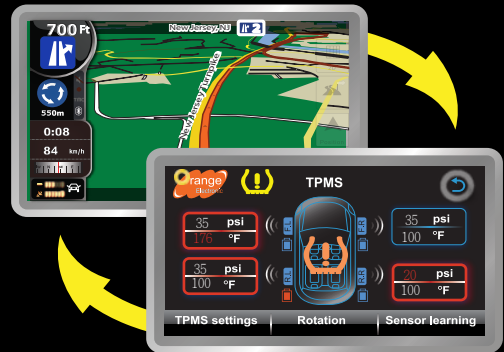

Fuel Efficiency

& Extended Tire Life

P602B / P602C

24 Hr Wireless Pressure & Temperature Monitoring With Easy Installation

Valveless System

GPS & TPMS Model P412A

Integrating GPS + TPMS

USA & Canadian Maps Included

Voice Guidance Directions

2GB Internal Memory

Micro SD Slot

Patent Pending

• US and Canadian Maps

Features: PoINav + Orange TPMS with Real Time Tire Pressure and Temperature data. Voice guidance turn by turn directions announcing street names. One touch POI.