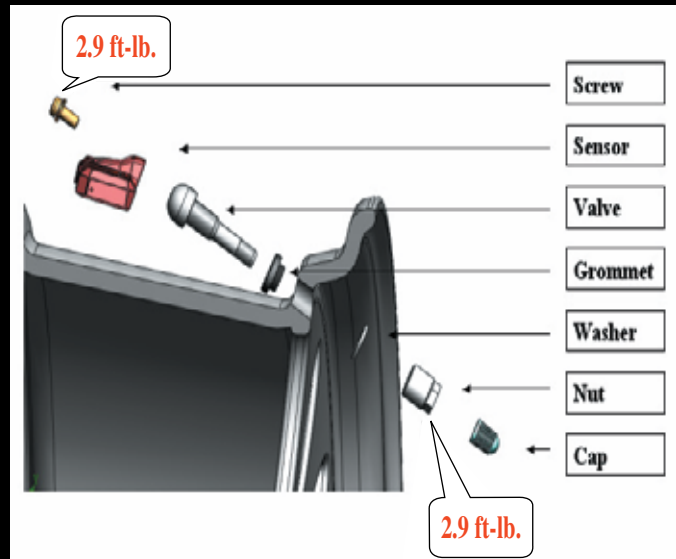

Each time a tire is serviced or dismantled, it is imperative to replace the grommet with Orange parts to ensure proper sealing.

It is imperative to replace the sensor if sensor is externally damaged (especially the plastic bridge part where the valve stem is connected.)