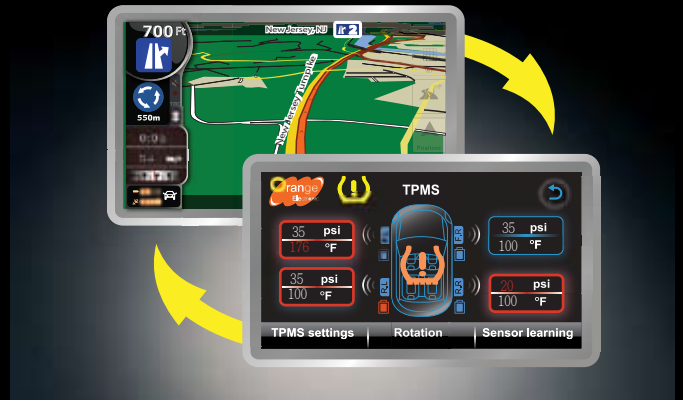

P412A
Passenger Car TPMS