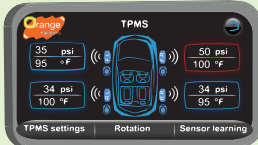

Fuel Efficiency

& Extended Tire Life

P602B / P602C

24 Hr Wireless Pressure & Temperature Monitoring With Easy Installation

Valveless System

GPS & TPMS Model P412A

Integrating GPS + TPMS

USA & Canadian Maps Included

Voice Guidance Directions

2GB Internal Memory

Micro SD Slot

Patent Pending

• US and Canadian Maps

Features: PoINav + Orange TPMS with Real Time Tire Pressure and Temperature data. Voice guidance turn by turn directions announcing street names. One touch POI.