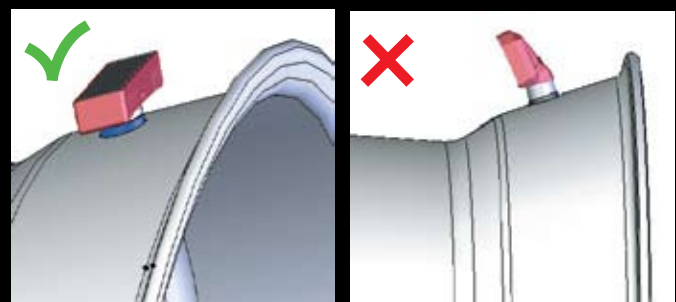

Each time a tire is serviced or dismantled, it is imperative to replace the grommet with Orange parts to ensure proper sealing.

It is imperative to replace the sensor if sensor is externally damaged (especially the plastic bridge part where the valve stem is connected.)