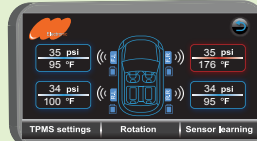

• High Temperature Alert

High Temperature warning detection with both visual and audible alarm. When Tire Temperature exceeds factory preset of 176°F the driver is notified via audio and visual prompt on GPS screen.