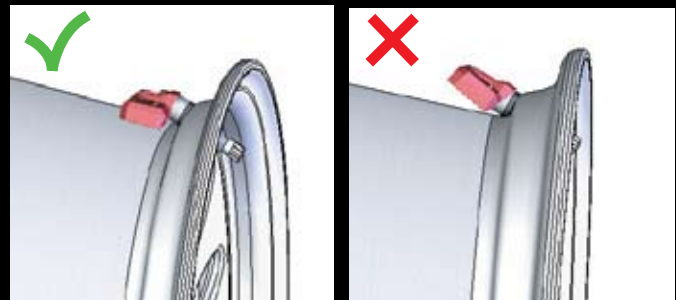

Each time a tire is serviced or dismantled, it is imperative to replace the grommet with Orange parts to ensure proper sealing.

It is imperative to replace the sensor if sensor is externally damaged (especially the plastic bridge part where the valve stem is connected.)